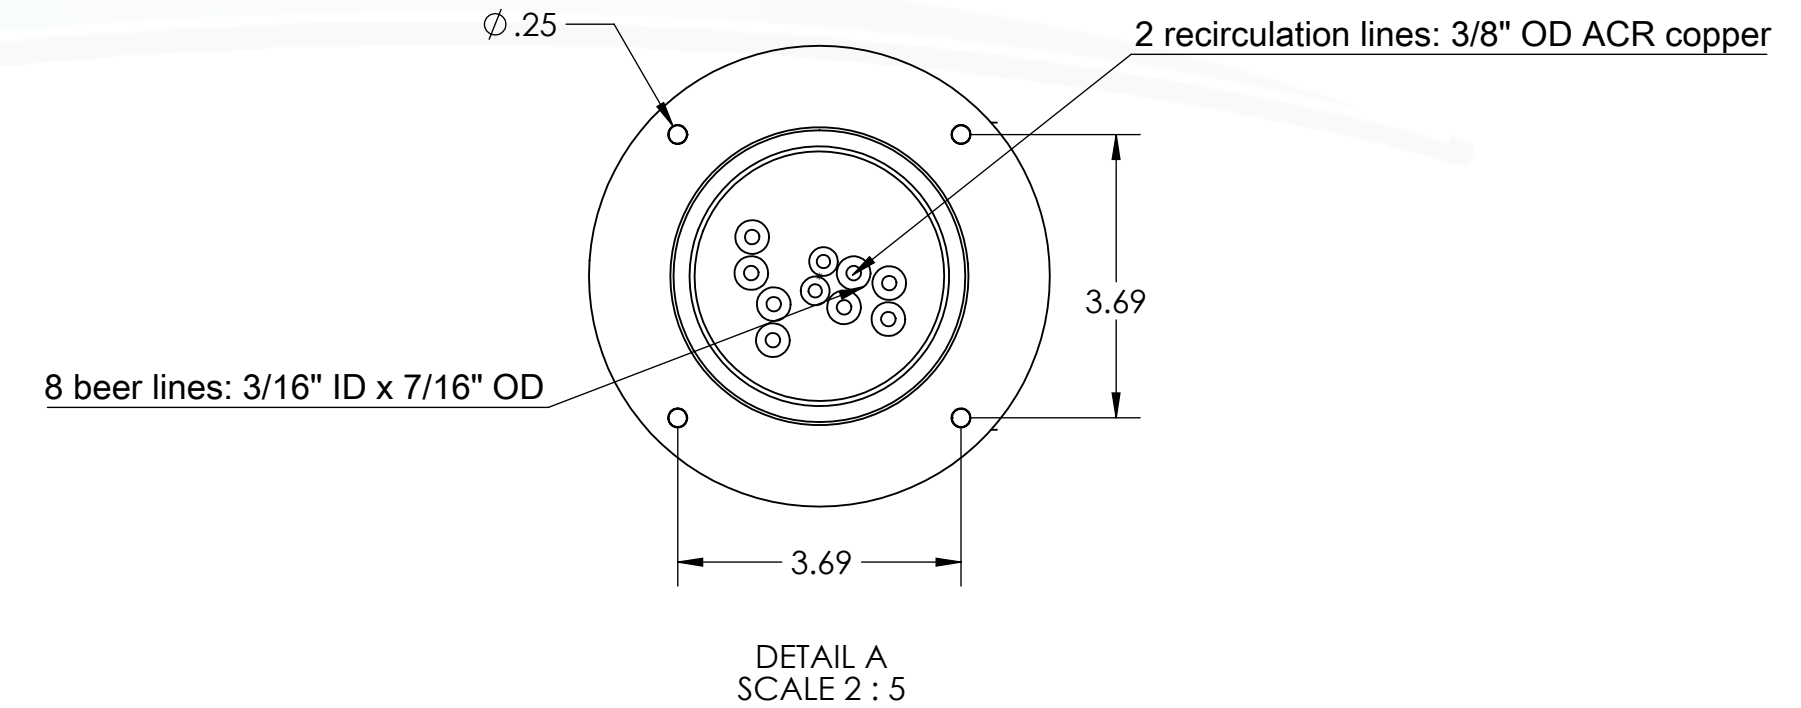

304SS tube connected to CBS NSF Flexible Total Barrier Tubing to 15lbs of Restriction

Suggested Drip Tray:
 BB701324 - 24" x 7" BSS Drip Tray
 BB702424 - 24" x 7" BSS Spray Drip Tray

| | | | | | |
|---|-----------------------------------|---------|-------------|--------------|-----------------------------------|
| Drawn By: | Chillmax Beverages Solutions, LLC | Date: | 09/10/2024 | Title: | 8T (3"OC)PSS LIONS GATE CH-MX CLD |
| Approved By: | Production Manager | | | | |
| Material: | 304 SS | Finish: | Polished SS | Part Number: | BB101830-08GC |
| Unless otherwise mentioned, dimensions are inches | | | | Revision: | |
| | | | | Scale: | |