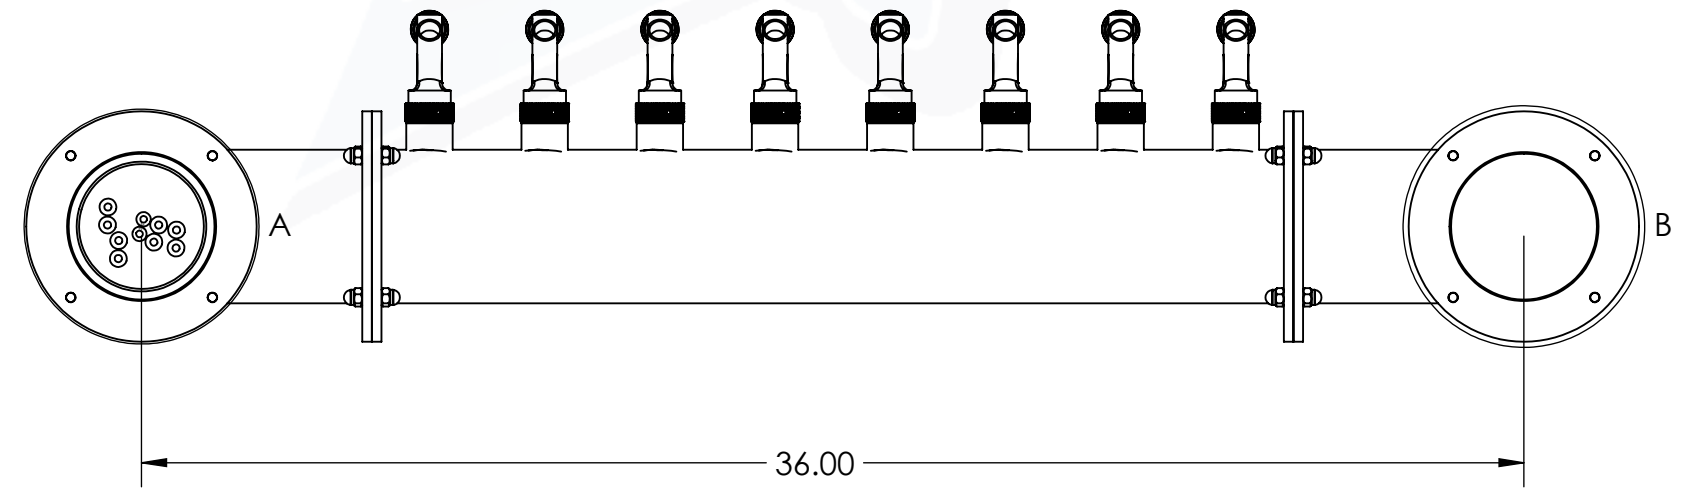

304SS tube connected to CBS NSF Flexible Total Barrier Tubing to 15lbs of Restriction

Suggested Drip Tray:
 BB701324 - 24" x 7" BSS Drip Tray
 BB702424 - 24" x 7" BSS Spray Drip Tray

| | | | | | |
|---|-----------------------------------|---------|-------------|--------------|-----------------------------------|
| Drawn By: | Chillmax Beverages Solutions, LLC | Date: | 09/10/2024 | Title: | 8T (3"OC)PSS LIONS GATE CH-MX CLD |
| Approved By: | Production Manager | | | | |
| Material: | 304 SS | Finish: | Polished SS | Part Number: | BB101830-08GC |
| Unless otherwise mentioned, dimensions are inches | | | | Revision: | |
| | | | | Scale: | |